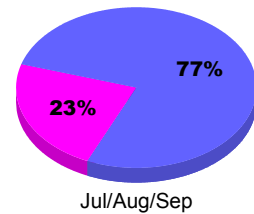

Gender Comparison 2010-2011