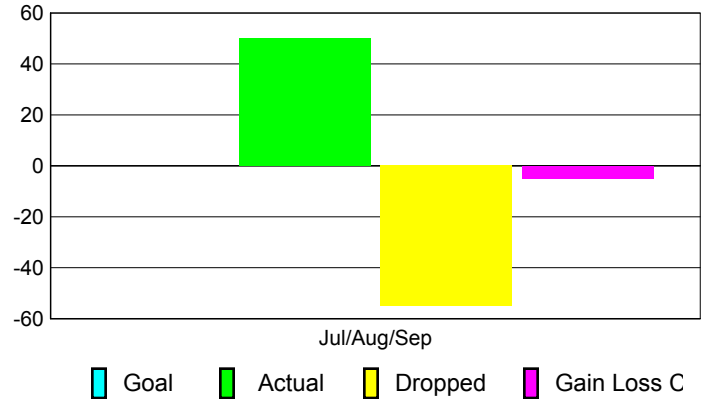

### YTD Status Quo Clubs 2010-2011

Status Quo Clubs Compared to Status Quo Members

## MEMBERSHIP

Membership Results  
2010-2011

Membership  
2009-2010

Month	Net Memb Goal	Actual New Memb	Actual Dropped Memb	Gain/Loss of Memb	Gain/Loss of Memb
Jul/Aug/Sep	0	50	-55	-5	-28
<b>Totals</b>	<b>0</b>	<b>50</b>	<b>-55</b>	<b>-5</b>	<b>-28</b>

### Membership Results 2010-2011

Goal, New, Dropped, Gain/Loss

### Comparison of Membership Gain/Loss

Current Year Compared to the Previous Year