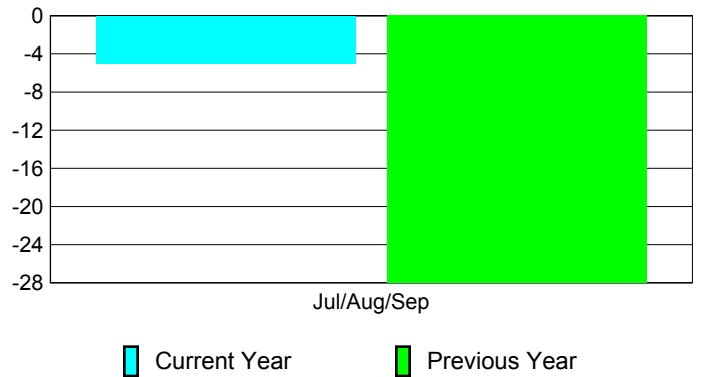

Comparison of Membership Gain/Loss

Current Year Compared to the Previous Year